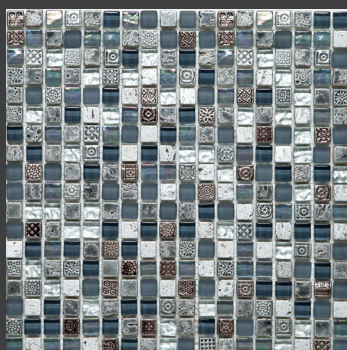

A photograph of a modern bathroom sink. The sink is white and rectangular, set on a white countertop. Behind the sink is a wall covered in a mosaic of small, square tiles in various shades of blue, grey, and white. To the left of the sink is a white, textured vase with a geometric pattern, containing white flowers. A yellow vertical bar is overlaid on the left side of the image, containing the text 'CARÁCTER ÚNICO'.

CARÁCTER
ÚNICO

MOSAICOS

Stone Fussion Art

 daltile®

MOSAICOS

BLUE ZHN1

Malla 30 X 30 cm.

BEIGE ZHN2

1.5 X 1.5 cm.
(Malla 30 X 30 cm.)

WHITE ZHN3

1.5 X 1.5 cm.
(Malla 30 X 30 cm.)

BROWN ZHN4

1.5 X 1.5 cm.
(Malla 30 X 30 cm.)

Formatos y características de empaque

Malla 30 X 30 cm.
Metros por caja: 1
Piezas por caja: 11