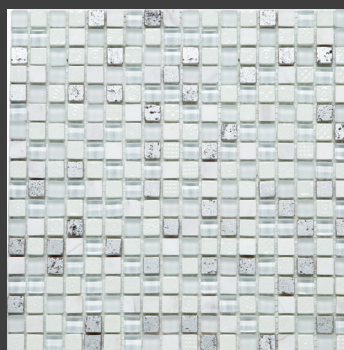

A photograph of a modern bathroom sink. The sink is white and rectangular, set on a white countertop. Behind the sink is a wall covered in a mosaic of small, square tiles in various shades of blue, grey, and white. To the left of the sink is a white, textured vase with a geometric pattern, containing white flowers. A yellow vertical bar is overlaid on the left side of the image, containing the text 'CARÁCTER ÚNICO'.

CARÁCTER
ÚNICO

MOSAICOS

Stone Fussion Art

 daltile®

MOSAICOS

BLUE ZHN1

Malla 30 X 30 cm.

BEIGE ZHN2

1.5 X 1.5 cm.
(Malla 30 X 30 cm.)

WHITE ZHN3

1.5 X 1.5 cm.
(Malla 30 X 30 cm.)

BROWN ZHN4

1.5 X 1.5 cm.
(Malla 30 X 30 cm.)

Formatos y características de empaque

Malla 30 X 30 cm.
Metros por caja: 1
Piezas por caja: 11