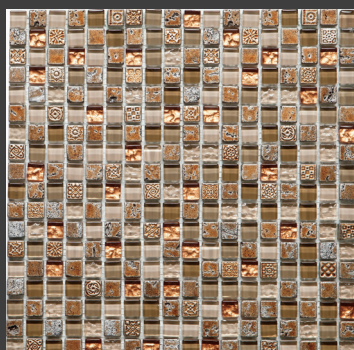

A photograph of a modern bathroom sink. The sink is white and rectangular, set on a white countertop. Behind the sink is a wall covered in a mosaic of small, square tiles in various shades of blue, grey, and white. To the left of the sink is a white, textured vase with a geometric pattern, containing white flowers. A yellow vertical bar is overlaid on the left side of the image, containing the text 'CARÁCTER ÚNICO'.

CARÁCTER
ÚNICO

MOSAICOS

Stone Fussion Art

 daltile®

MOSAICOS

BLUE ZHN1

Malla 30 X 30 cm.

BEIGE ZHN2

1.5 X 1.5 cm.
(Malla 30 X 30 cm.)

WHITE ZHN3

1.5 X 1.5 cm.
(Malla 30 X 30 cm.)

BROWN ZHN4

1.5 X 1.5 cm.
(Malla 30 X 30 cm.)

Formatos y características de empaque

Malla 30 X 30 cm.
Metros por caja: 1
Piezas por caja: 11