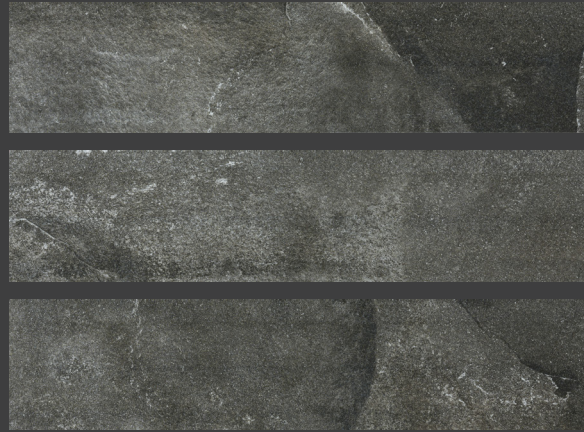

A modern interior space featuring a dark, textured stone tile floor. Two light-colored armchairs are positioned on the left, with a glass coffee table in front of them. A large window on the right side offers a view of a city and a body of water. A potted plant is placed near the window. The walls are covered in a dark, textured material. A purple vertical banner is overlaid on the left side of the image.

TECNOLOGÍA
ÚNICA

PISO DAL-GRES

Evolution

 daltile®

PISO DAL-GRES

GRAY GEV1

20 X 90 cm.

BROWN GEV3

20 X 90 cm.

MULTICOLOR GEV2

20 X 90 cm.

DARK GRAY GEV4

20 X 90 cm.

Formatos y características de empaque

20 X 90 cm.
Metros por caja: 1.26
Piezas por caja: 7

Antiderrapante	Acabado: Mate
Espesor	10.3 mm.
Boquilla	4 mm.
PEI	4
Variación	Media
COF Húmedo	>0.50
Resistencia al ataque químico	Resiste
DCOF	
Absorción	<6%
MOHS	9
Breaking	>400 Lbs

Recomendación de boquillas

SKU	Boquilla
Gray GEV1	◆ Gris Acero
Multicolor GEV2	◆ Moka
Brown GEV3	◆ Moka
Dark Gray GEV4	◆ Negro Opaco

REVEAL IMAGING™

Recomendación de Instalacion:

Se recomienda que el desfase no sea mayor a 22 cm. (al 25% del largo).