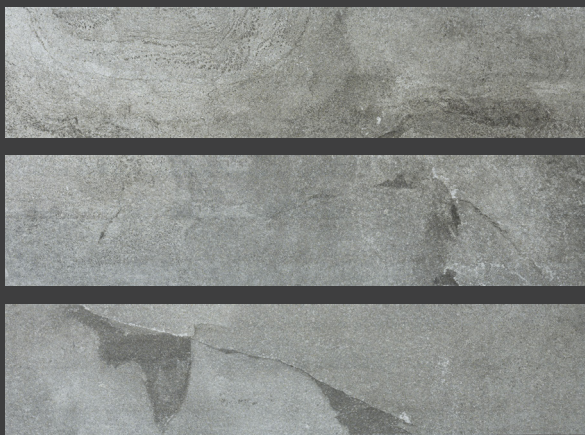

A modern interior space featuring a dark, textured stone tile floor. Two light-colored armchairs are positioned on the left, with a glass coffee table in front of them. A large window on the right side offers a view of a city and a body of water. A potted plant is placed near the window. The walls are covered in a dark, textured material. A purple vertical banner is overlaid on the left side of the image.

TECNOLOGÍA
ÚNICA

PISO DAL-GRES

Evolution

 daltile®

PISO DAL-GRES

GRAY GEV1

20 X 90 cm.

BROWN GEV3

20 X 90 cm.

MULTICOLOR GEV2

20 X 90 cm.

DARK GRAY GEV4

20 X 90 cm.

Formatos y características de empaque

20 X 90 cm.
Metros por caja: 1.26
Piezas por caja: 7

Antiderrapante	Acabado: Mate
Espesor	10.3 mm.
Boquilla	4 mm.
PEI	4
Variación	Media
COF Húmedo	>0.50
Resistencia al ataque químico	Resiste
DCOF	
Absorción	<6%
MOHS	9
Breaking	>400 Lbs

Recomendación de boquillas

SKU	Boquilla
Gray GEV1	◆ Gris Acero
Multicolor GEV2	◆ Moka
Brown GEV3	◆ Moka
Dark Gray GEV4	◆ Negro Opaco

REVEAL IMAGING™

Recomendación de Instalacion:

Se recomienda que el desfase no sea mayor a 22 cm. (al 25% del largo).